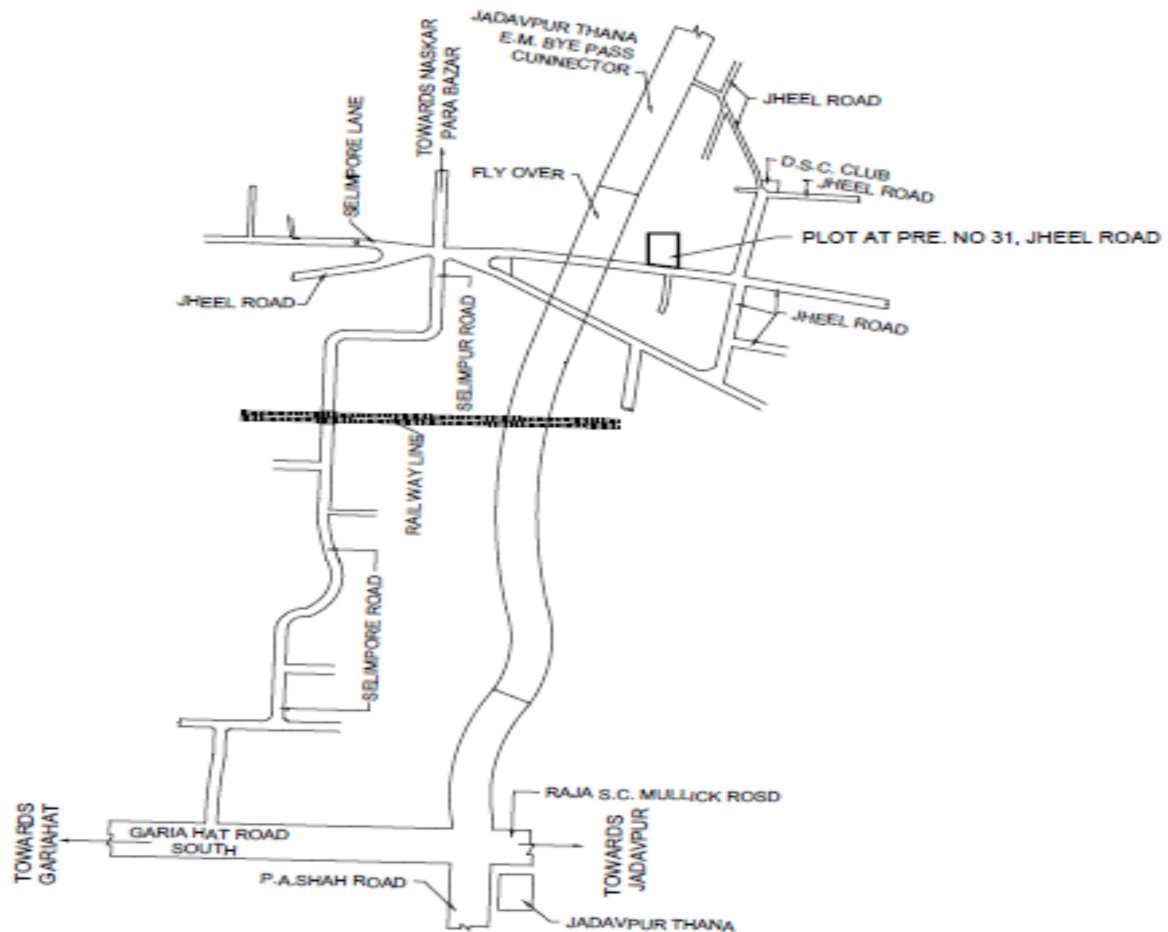

**NAME OF PROJECT: "SHIBALAYA"**

**ADDRESS:** 31, Jheel Road, P.O. - Dhakuria, P.S. – Garfa, ward No. 92 of Borough – X of KMC, Kolkata – 700031, WB, India.

**LOCATION MAP: KEY PLAN WITH LAT LONG**

**LATITUDE: 22.50396622561286, LONGITUDE: 88.37322549999999**

**KEY PLAN**  
SCALE = 1:4000

For AMCON PROJECTS  
*[Signature]*  
Partner Partner